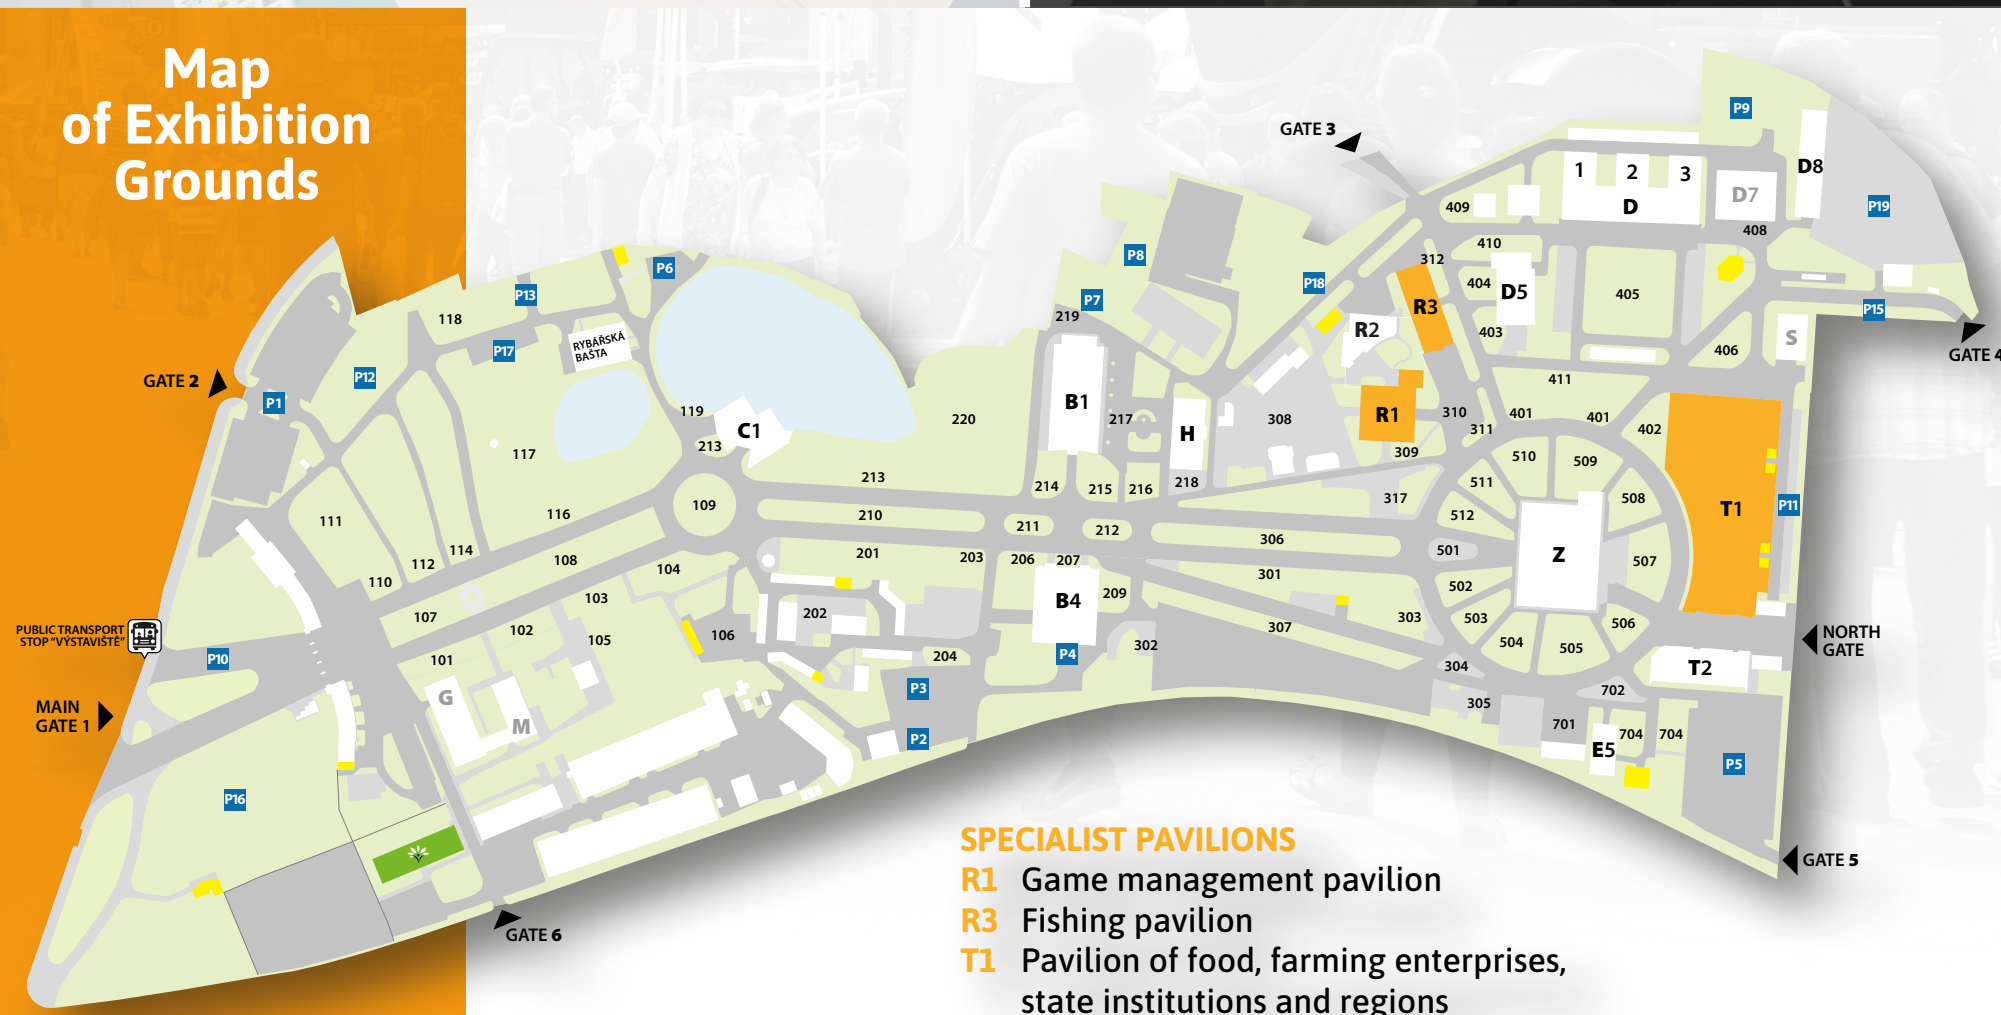

Take advantage of the great interest of the professional public in visiting the Země Živitelka – Bread Basket agricultural fair, organize a seminar or conference in the modern premises of National Pavilion Z. The rent of the hall starts at CZK 9,000.

111,886
visitors

15 ha
exhibition area

over 600
exhibitors

up to 20
participating countries

the most important and largest agricultural exhibition

widest range of all agricultural sectors in one place

- great interest of the professional public
- specialized seminars
- direct meetings with new customers
- competition monitoring
- new business opportunities and contacts
- targeted promo across the entire Czech Republic

Map of Exhibition Grounds

SPECIALIST PAVILIONS

- R1 Game management pavilion
- R3 Fishing pavilion
- T1 Pavilion of food, farming enterprises, state institutions and regions